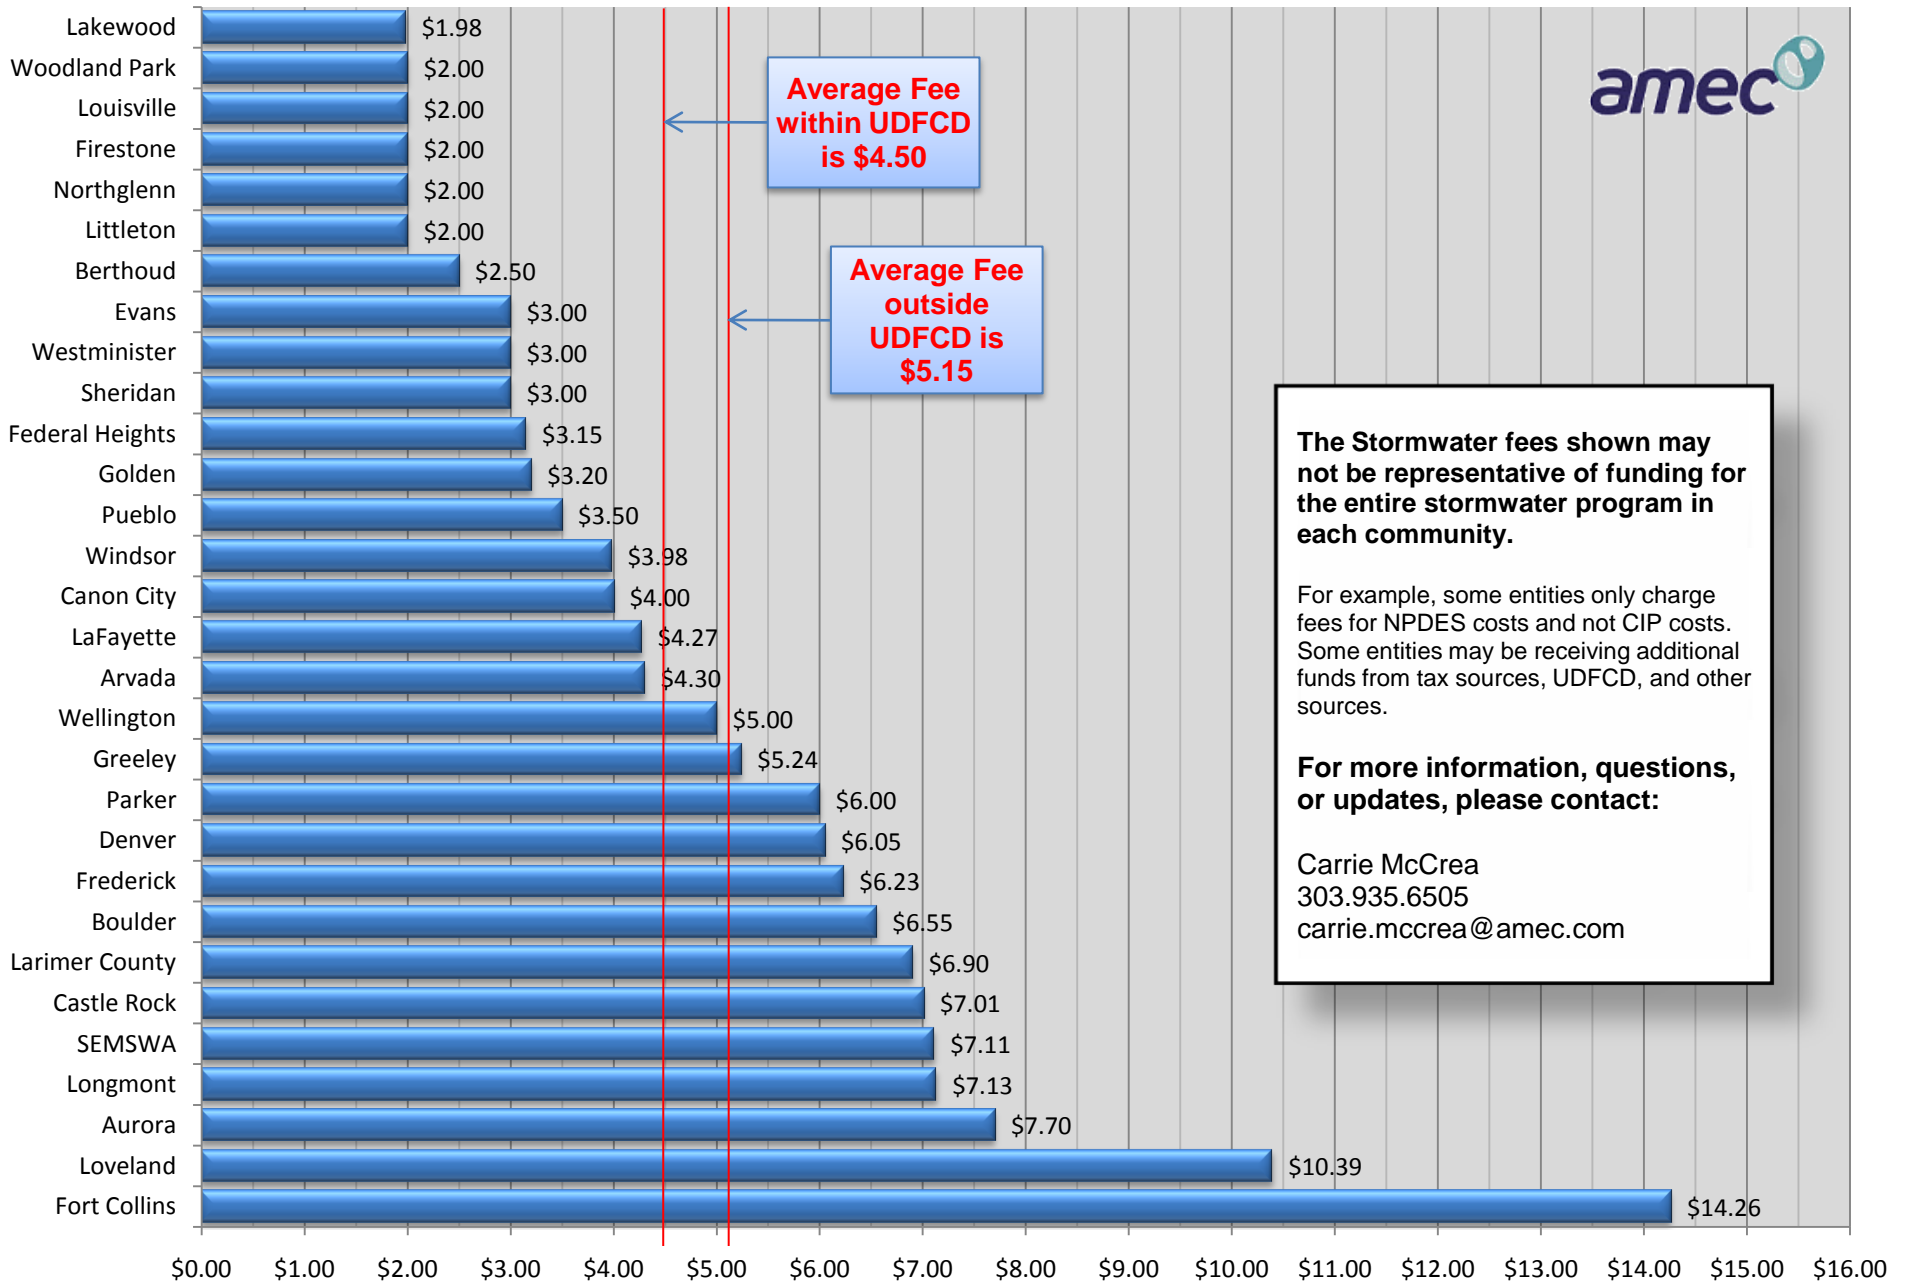

Typical Monthly Stormwater Fees Charged to Single-Family Residences in Colorado (1)

(1) Fees shown may be average or median values.