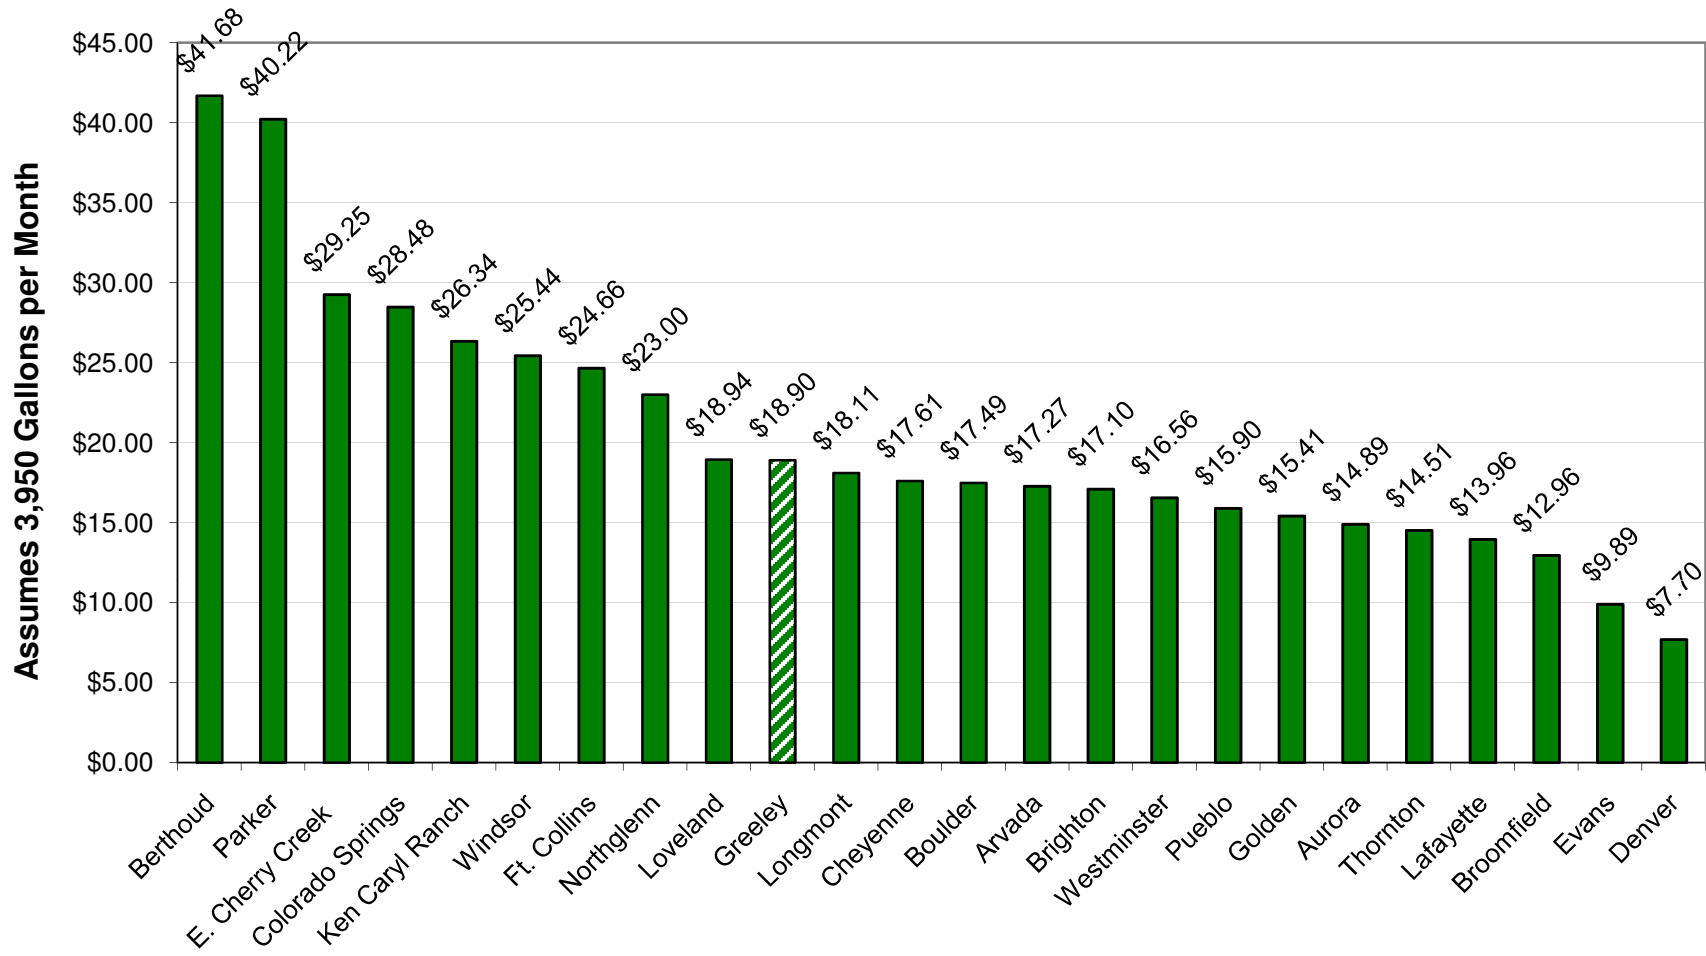

2011 MONTHLY SEWER RATE SINGLE-FAMILY RESIDENTIAL

FRONT RANGE SEWER SYSTEMS