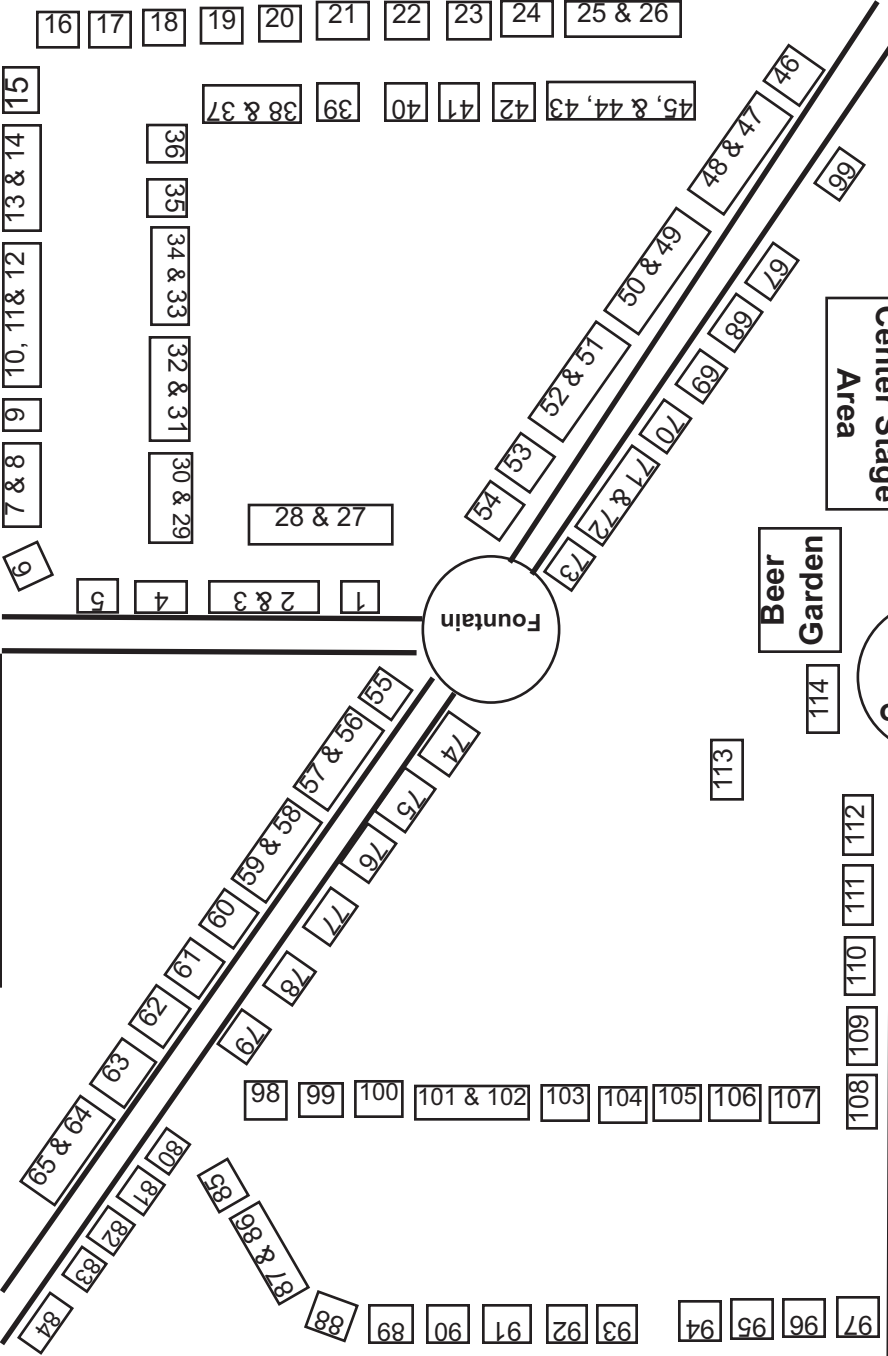

South (9th St.)  
Portable Restrooms

West (10th Ave.)

East (9th Ave.)

Gazebo  
Info.  
Booth

Center  
Stage  
Area

Beer  
Garden

Fountain

Plaza  
Stage  
Area

Playground

Creation  
Station  
Hands  
On Area

Food  
Court

North (7th St.)  
Portable Restrooms