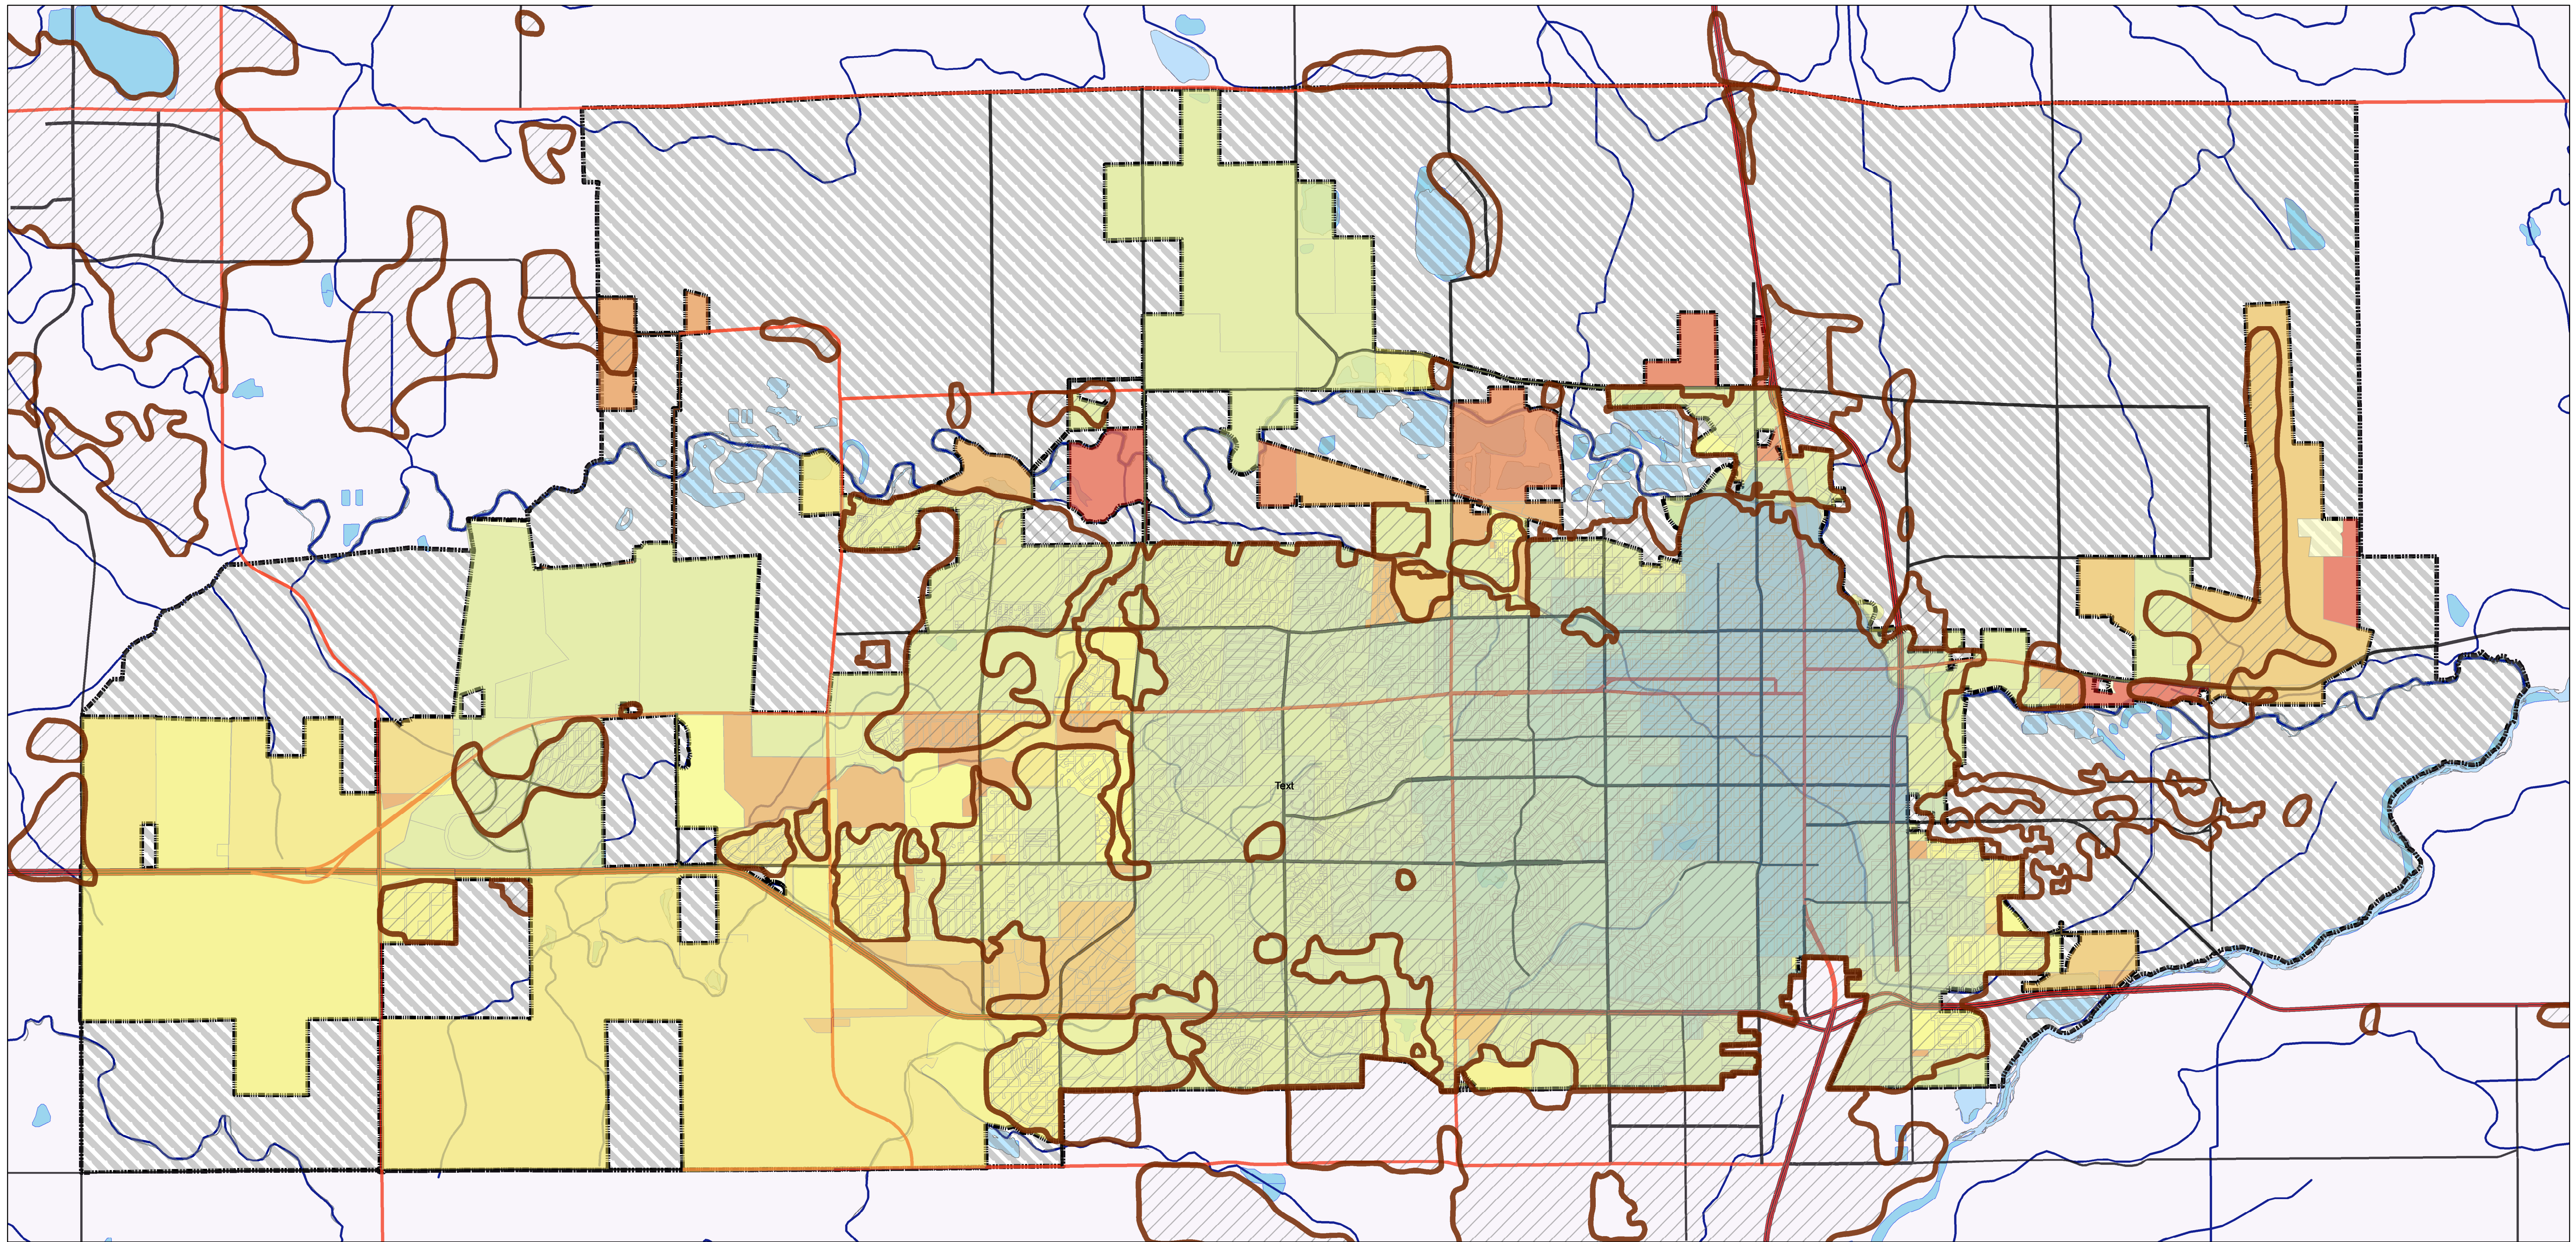

HISTORY OF DEVELOPMENT

Legend

-  Developed Land
-  Area outside the Long Range Expected Growth Area
-  Greeley City Limits
-  Long Range Expected Growth Area
-  Long Range Expected Growth Area

History of Development

 1871	 1954	 1980	 1997	 2001	 2005	 2011
 1936	 1962	 1985	 1998	 2002	 2006	 2012
 1940	 1966	 1990	 1999	 2003	 2007	 2013
 1948	 1974	 1996	 2000	 2004	 2009	 2014

Date of Preparation 01/ 06/ 17