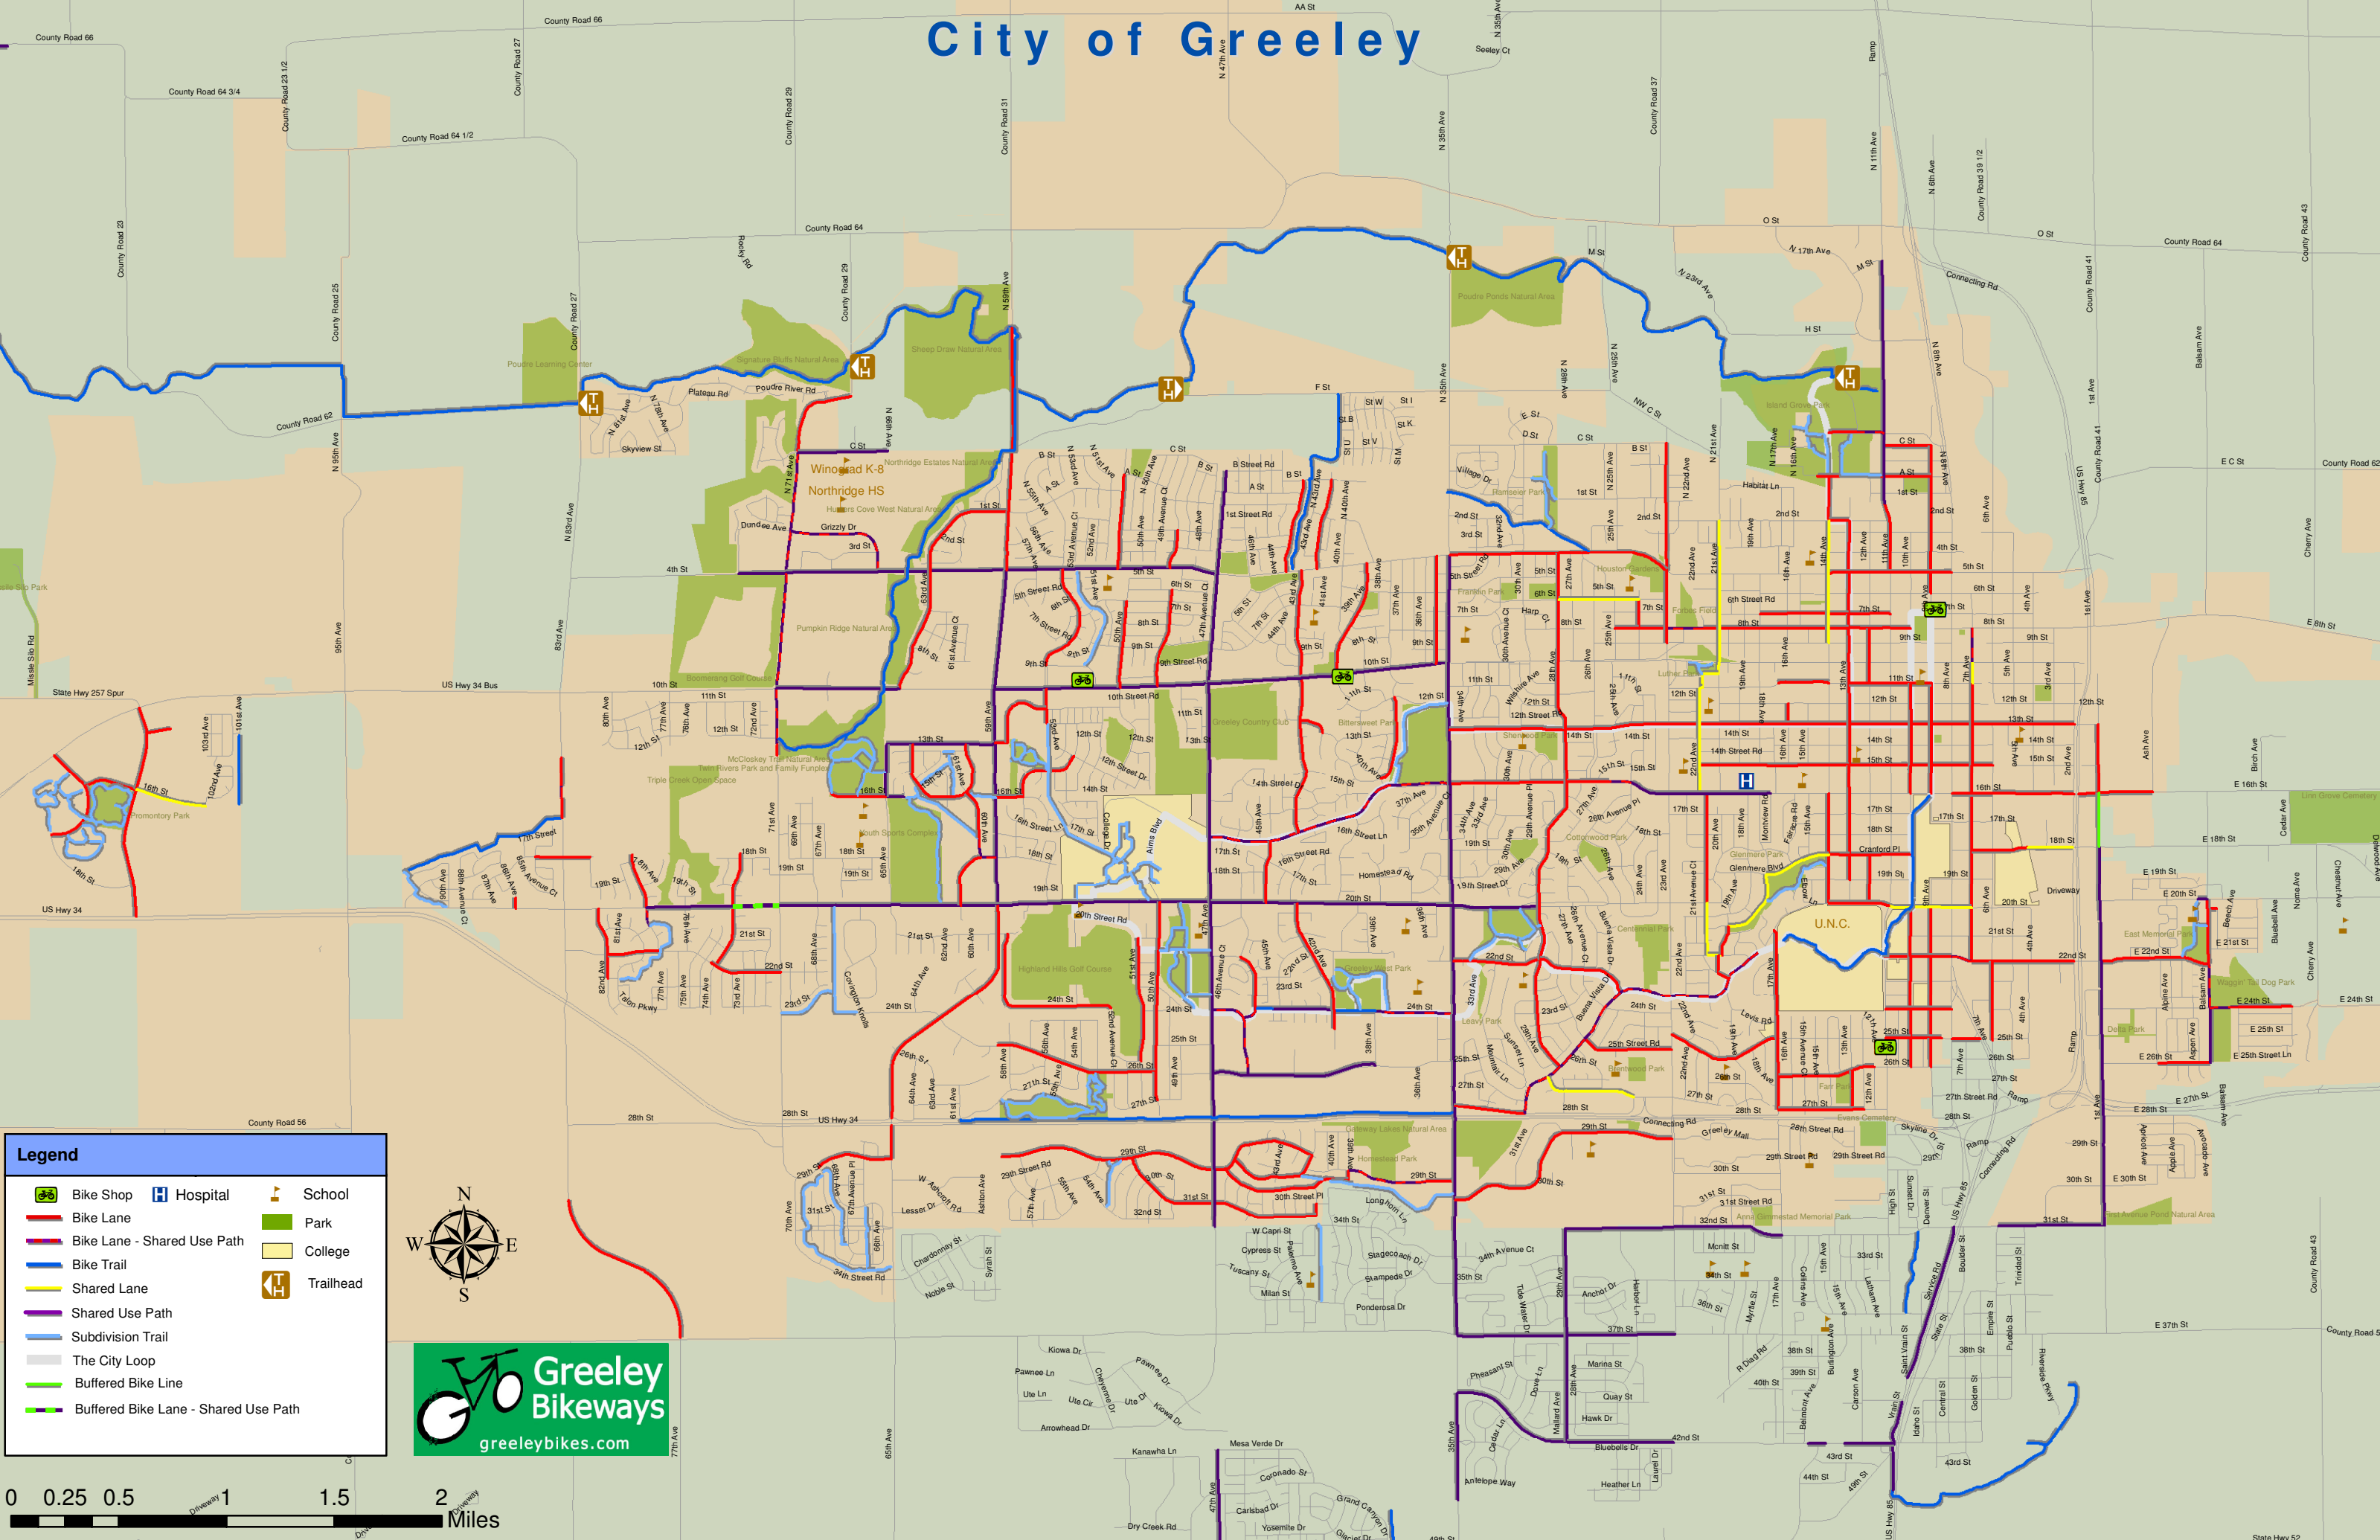

City of Greeley

Legend

- Bike Shop
- Hospital
- School
- Bike Lane
- Bike Lane - Shared Use Path
- Bike Trail
- Shared Lane
- Shared Use Path
- Subdivision Trail
- The City Loop
- Buffered Bike Line
- Buffered Bike Lane - Shared Use Path
- Park
- College
- Trailhead