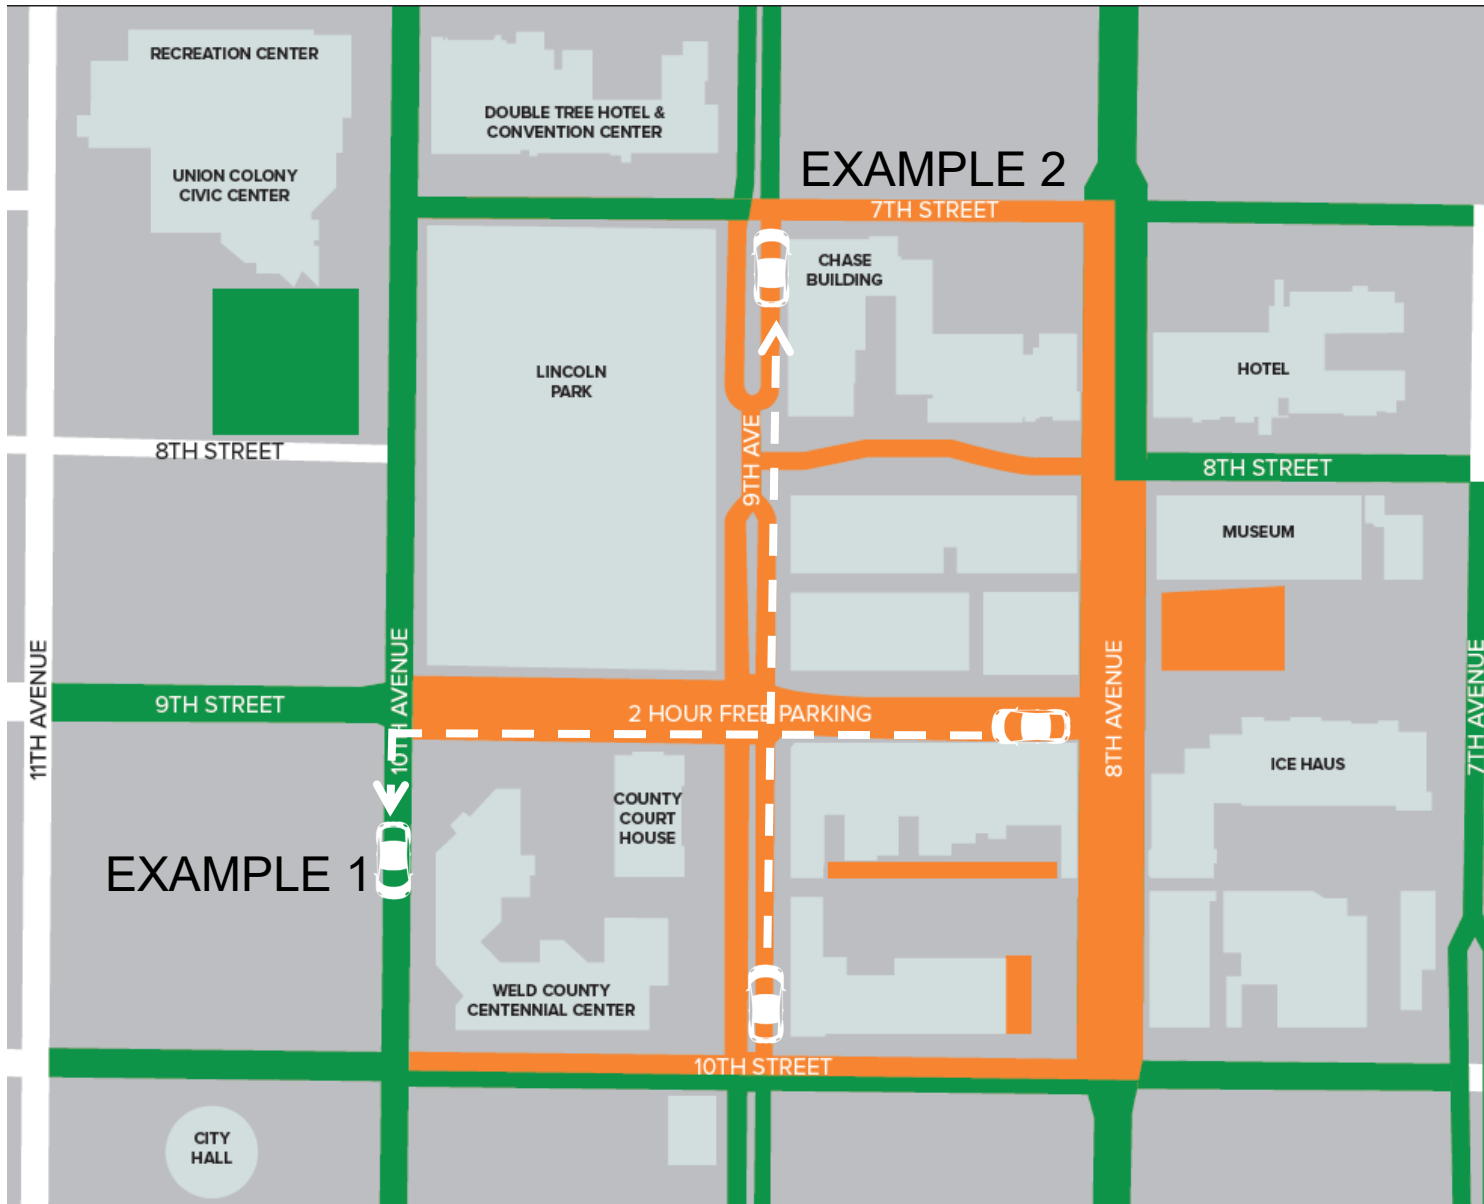

ORANGE ZONE PARKING

EXAMPLE 1

EXAMPLE 2

EXAMPLE 1

After the first two hours either pay to stay with Passport or move your vehicle out of the Orange Zone.

EXAMPLE 2

After the first two hours either pay to stay with Passport or move your vehicle at least two blocks to stay in the Orange Zone.

**Once leaving the Orange Zone you cannot return for four hours from the time you originally parked.