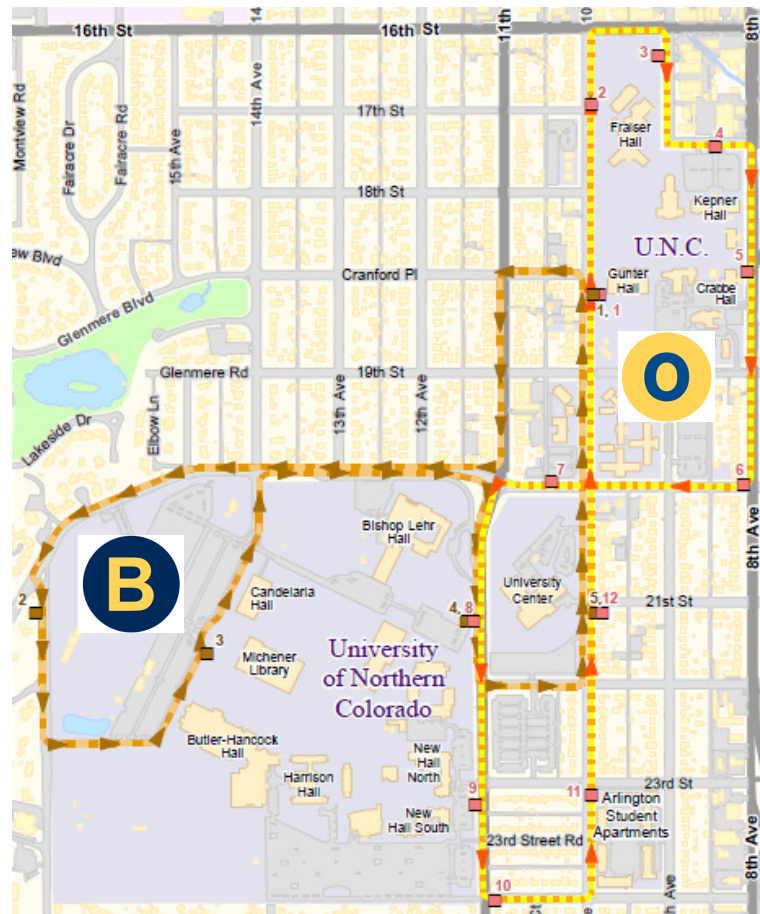

Daytime Boomerang Route

The daytime Boomerang Route moves quickly between Gunter Hall and Michener Library with departures every 10 minutes.

This route runs Monday & Wednesday from 7:45 a.m. to 2:30 p.m.
Tuesday & Thursday from 7:45 a.m. to 2:00 p.m.
And Fridays from 7:45 a.m. to 12:20 p.m.

The stops on this route include:

Gunter Hall

Nottingham Field

Michener Library

University Center West/11th Ave @ 21st St

University Center East/10th Ave @ 21st St

UNC Students ride **FREE** on the entire **GET** fixed route system simply by showing your **current student ID!**

Daytime Outback Route

The daytime Outback Route links the east & west campuses with stops at the University Center, Gunter Hall, Kepner Hall, West Campus Housing & Arlington Park Apartments.

This route runs Monday & Wednesday from 7:45 a.m. to 2:30 p.m.
Tuesday & Thursday from 7:45 a.m. to 2:00 p.m.
And Fridays from 7:45 a.m. to 12:20 p.m.

The stops on this route include:

1. University Center West/ 11th Ave @ 21st St
2. 11th Avenue @ 23rd Street
3. 24th Street @ 11th Avenue
4. 10th Avenue @ Arlington Park Apts.
5. University Center East/10th Ave @ 21st St
6. 10th Avenue @ Gunter Hall
7. 10th Avenue @ Fraser Hall
8. 9th Avenue @ 16th Street
9. 17th Street @ Kepner Hall
10. 8th Avenue @ Crabbe Hall
11. 20th Street @ 10th Avenue