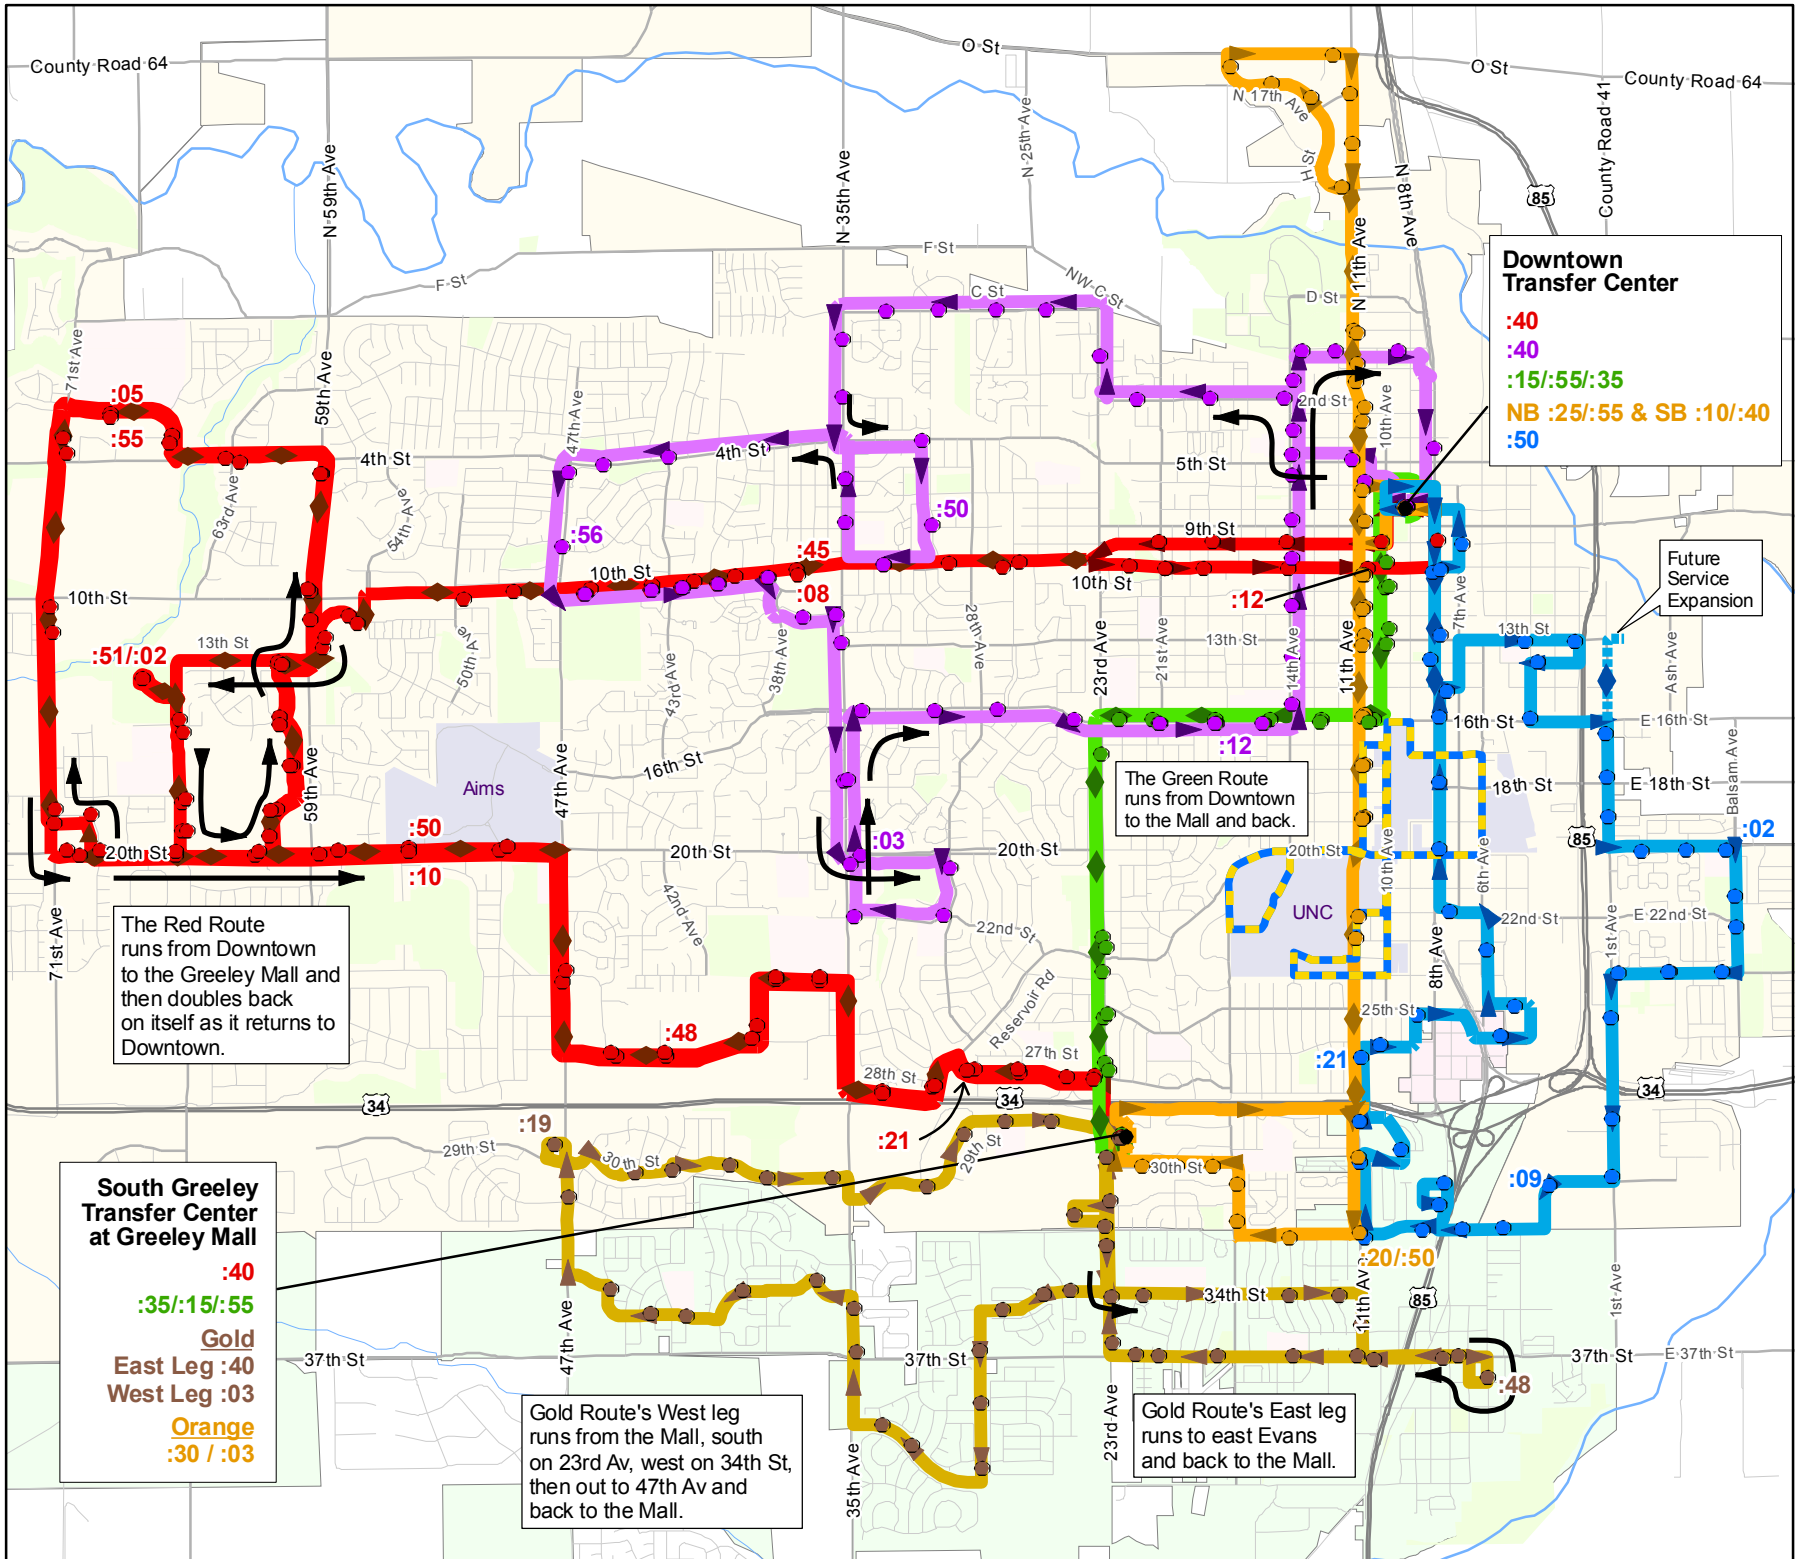

2011 GET Fixed Routes

Downtown Transfer Center
 :40
 :40
 :15/:55/:35
 NB :25/:55 & SB :10/:40
 :50

The Red Route runs from Downtown to the Greeley Mall and then doubles back on itself as it returns to Downtown.

The Green Route runs from Downtown to the Mall and back.

South Greeley Transfer Center at Greeley Mall
 :40
 :35/:15/:55
Gold
 East Leg :40
 West Leg :03
Orange
 :30 / :03

Gold Route's West leg runs from the Mall, south on 23rd Av, west on 34th St, then out to 47th Av and back to the Mall.

Gold Route's East leg runs to east Evans and back to the Mall.

Bus Routes

- ▶ Red
- ▶ Blue
- ▶ Purple
- ▶ Green
- ▶ Orange
- ▶ Gold
- ▶ One Way Route
- ◀▶ Two Way Route
- Bear Gold
- Parks
- Public Schools
- Colleges & Universities
- City of Greeley
- Garden City
- Town of Evans

Date: 12/7/2010
 By: City of Greeley, coxs
 BusRoutes2011_8x11.mxd

1 inch = 4,000 feet