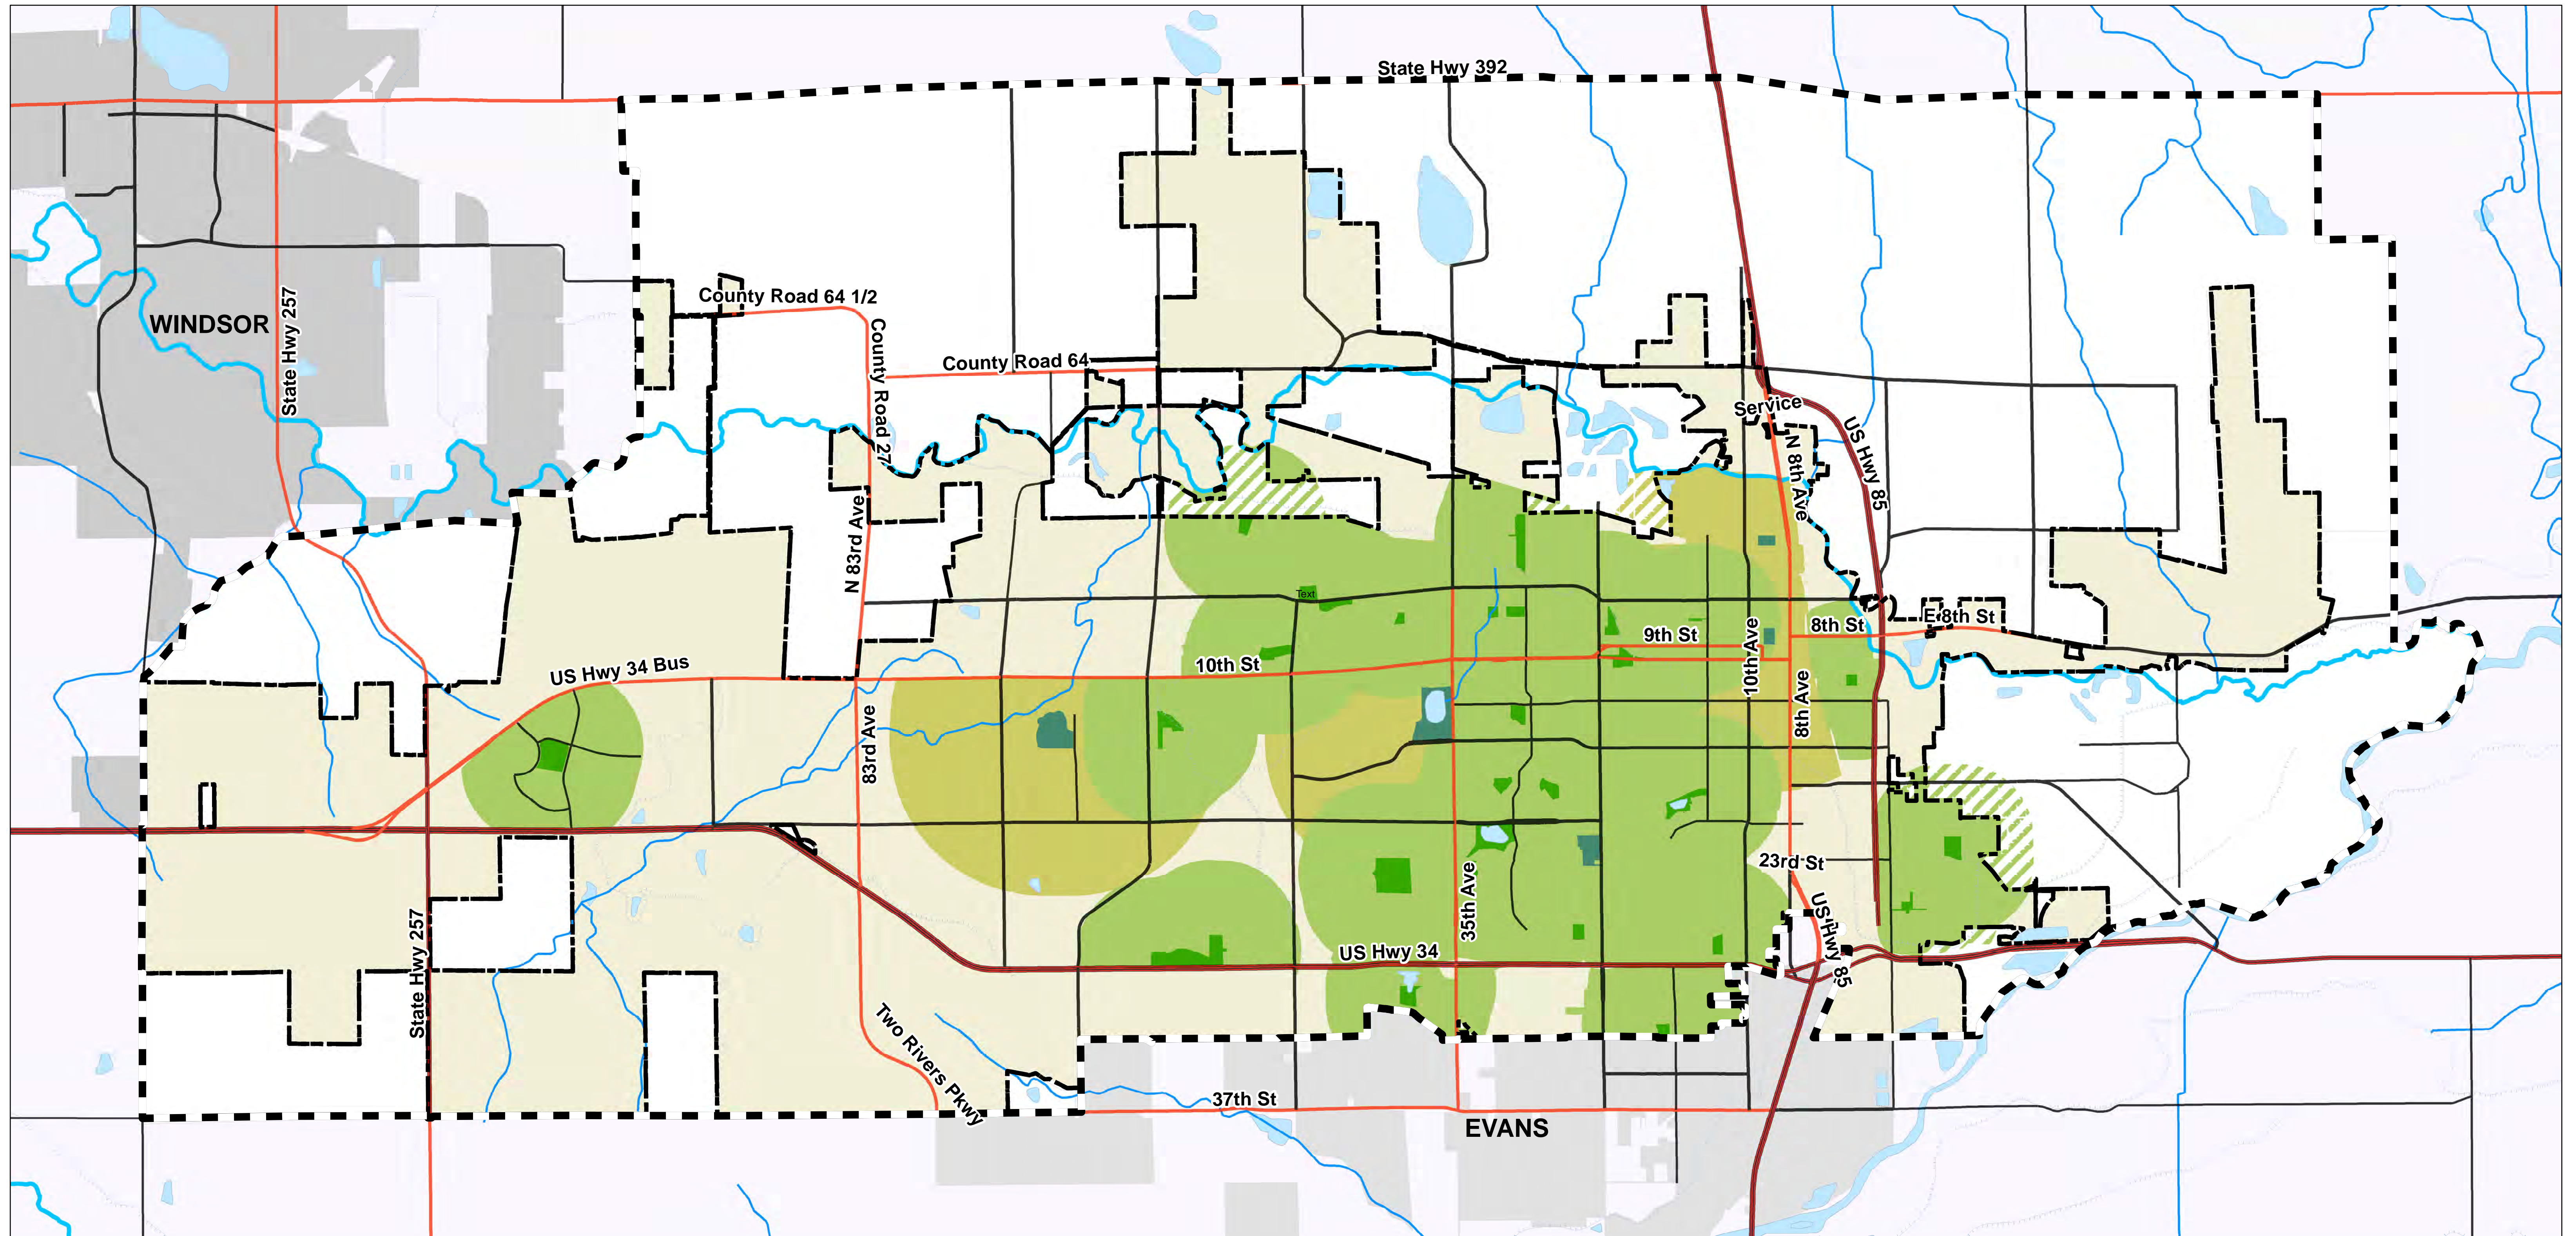

ADEQUATE PUBLIC FACILITIES ANALYSIS (PARKS)

Legend

- | | | | |
|--|---|---|---|
|  | Greeley City Limits |  | Community Park |
|  | Long Range Expected Growth Area (LREGA) |  | Neighborhood Park Service Area Within City Limits |
|  | Outside LREGA |  | Community Park Service Within City Limits |
|  | Evans City Limits |  | Neighborhood Park Service Within LREGA |
|  | Windsor Town Limits |  | Community Park Service Within LREGA |
|  | Neighborhood Parks | | |